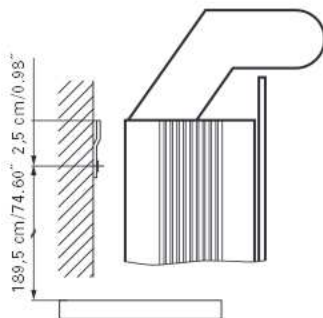

### IP 24

European protection class similar to NEMA 3R  
Marque déposée européenne similaire NEMA 3R

Electrical connection  
Raccord électrique

Socket  
Prise de courant

Installation support  
Support de montage

Fastening hole below  
Trous de fixation en bas

Aluminium case

Door in the center hinge on the left  
1 fluo compact lamp 24 watt self-ballasted lamp  
2 sockets  
3 adjustable glass trays per shelf  
1 cosmetic box, 1 cosmetic mirror